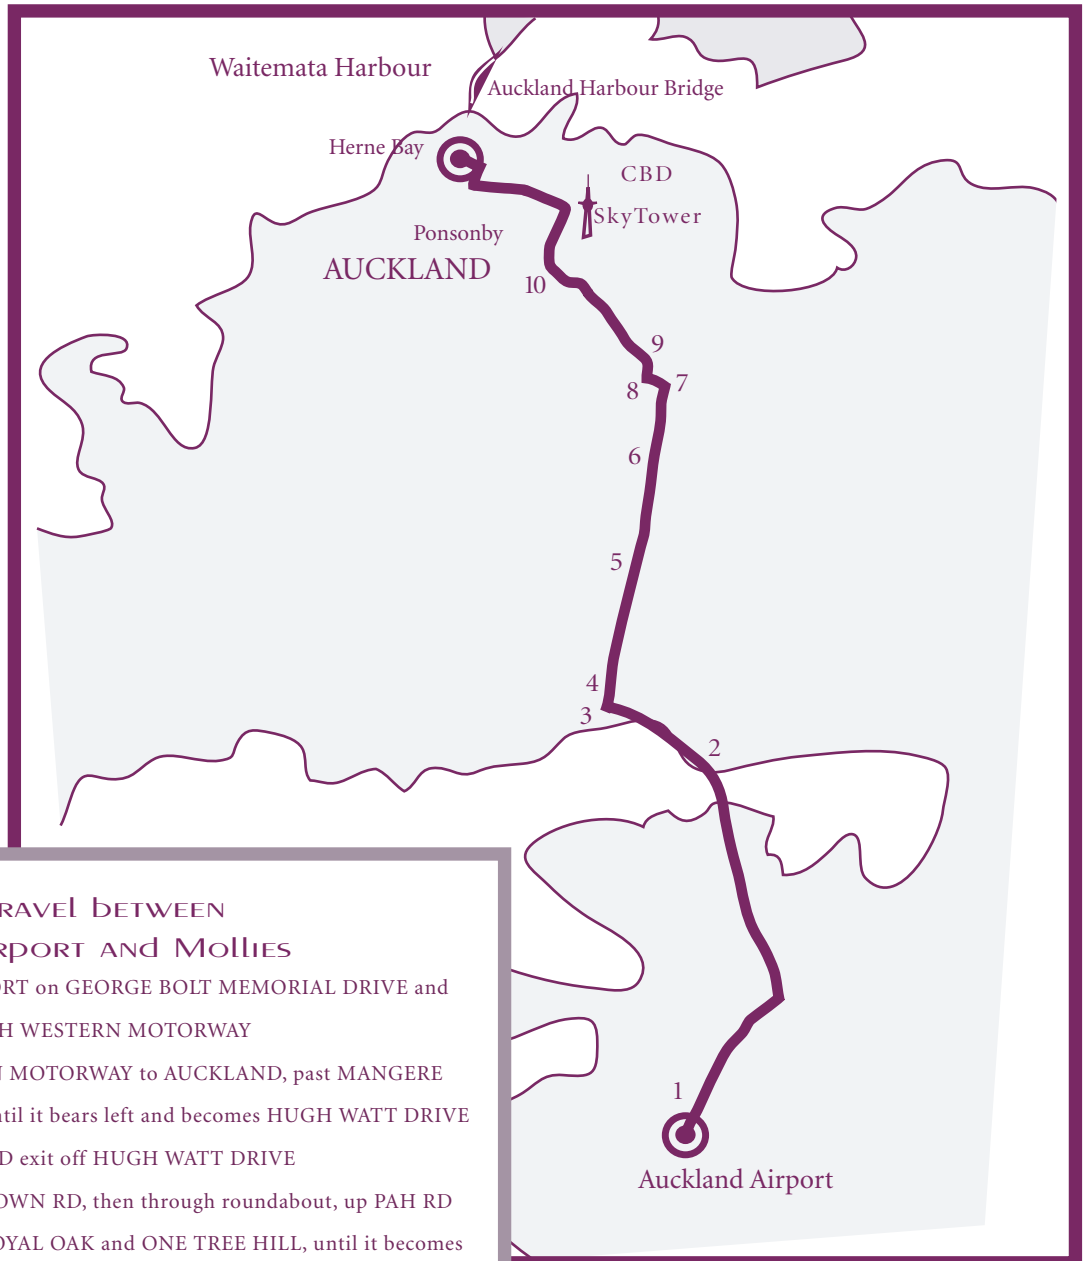

MOLLIES LOCATION MAP AUCKLAND REGION

DIRECTIONS FOR TRAVEL BETWEEN THE AUCKLAND AIRPORT AND MOLLIES

1. Depart AUCKLAND AIRPORT on GEORGE BOLT MEMORIAL DRIVE and follow until it becomes SOUTH WESTERN MOTORWAY
2. Proceed SOUTH WESTERN MOTORWAY to AUCKLAND, past MANGERE BRIDGE and ONEHUNGA until it bears left and becomes HUGH WATT DRIVE
3. Take the QUEENSTOWN RD exit off HUGH WATT DRIVE
4. Turn right onto QUEENSTOWN RD, then through roundabout, up PAH RD
5. Follow PAH RD through ROYAL OAK and ONE TREE HILL, until it becomes MANUKAU RD
6. Follow MANUKAU RD through GREENLANE and EPSOM
7. Turn left off MANUKAU RD on to ALPERS AVE
8. Turn right at the end of ALPERS AVE on to GILLIES AVE (but stay in left lane)
9. Turn left off GILLIES AVE on to the SOUTHERN MOTORWAY
10. Take the SOUTHERN MOTORWAY and move to far **left** lane to exit at NELSON ST
11. Take NELSON ST then turn left onto VICTORIA ST WEST
12. Follow VICTORIA ST WEST until it becomes COLLEGE HILL
13. Drive up COLLEGE HILL and straight on to JERVOIS RD, PONSONBY
14. Turn right off JERVOIS RD on to SHELLY BEACH RD
15. Turn left off SHELLY BEACH RD on to TWEED ST

MOLLIES IS LOCATED AT 6 TWEED ST, ST MARY'S BAY

Note: From Auckland Airport to Mollies is approximately 16.5km

MOLLIES

6 Tweed St, St Mary's Bay,
Auckland, New Zealand

Phone 09 376 3489 Fax 09 378 6592

reservations@mollies.co.nz

www.mollies.co.nz

Mollies is a Quattro managed property

MOLLIES LOCATION MAP AUCKLAND CITY

DIRECTIONS FOR TRAVEL BETWEEN AUCKLAND MOTORWAYS NELSON ST EXIT AND MOLLIES

11. Take NELSON ST then turn left onto VICTORIA ST WEST
12. Follow VICTORIA ST WEST until it becomes COLLEGE HILL
13. Drive up COLLEGE HILL and straight on to JERVOIS RD, PONSONBY
14. Turn right off JERVOIS RD on to SHELLY BEACH RD
15. Turn left off SHELLY BEACH RD on to TWEED ST