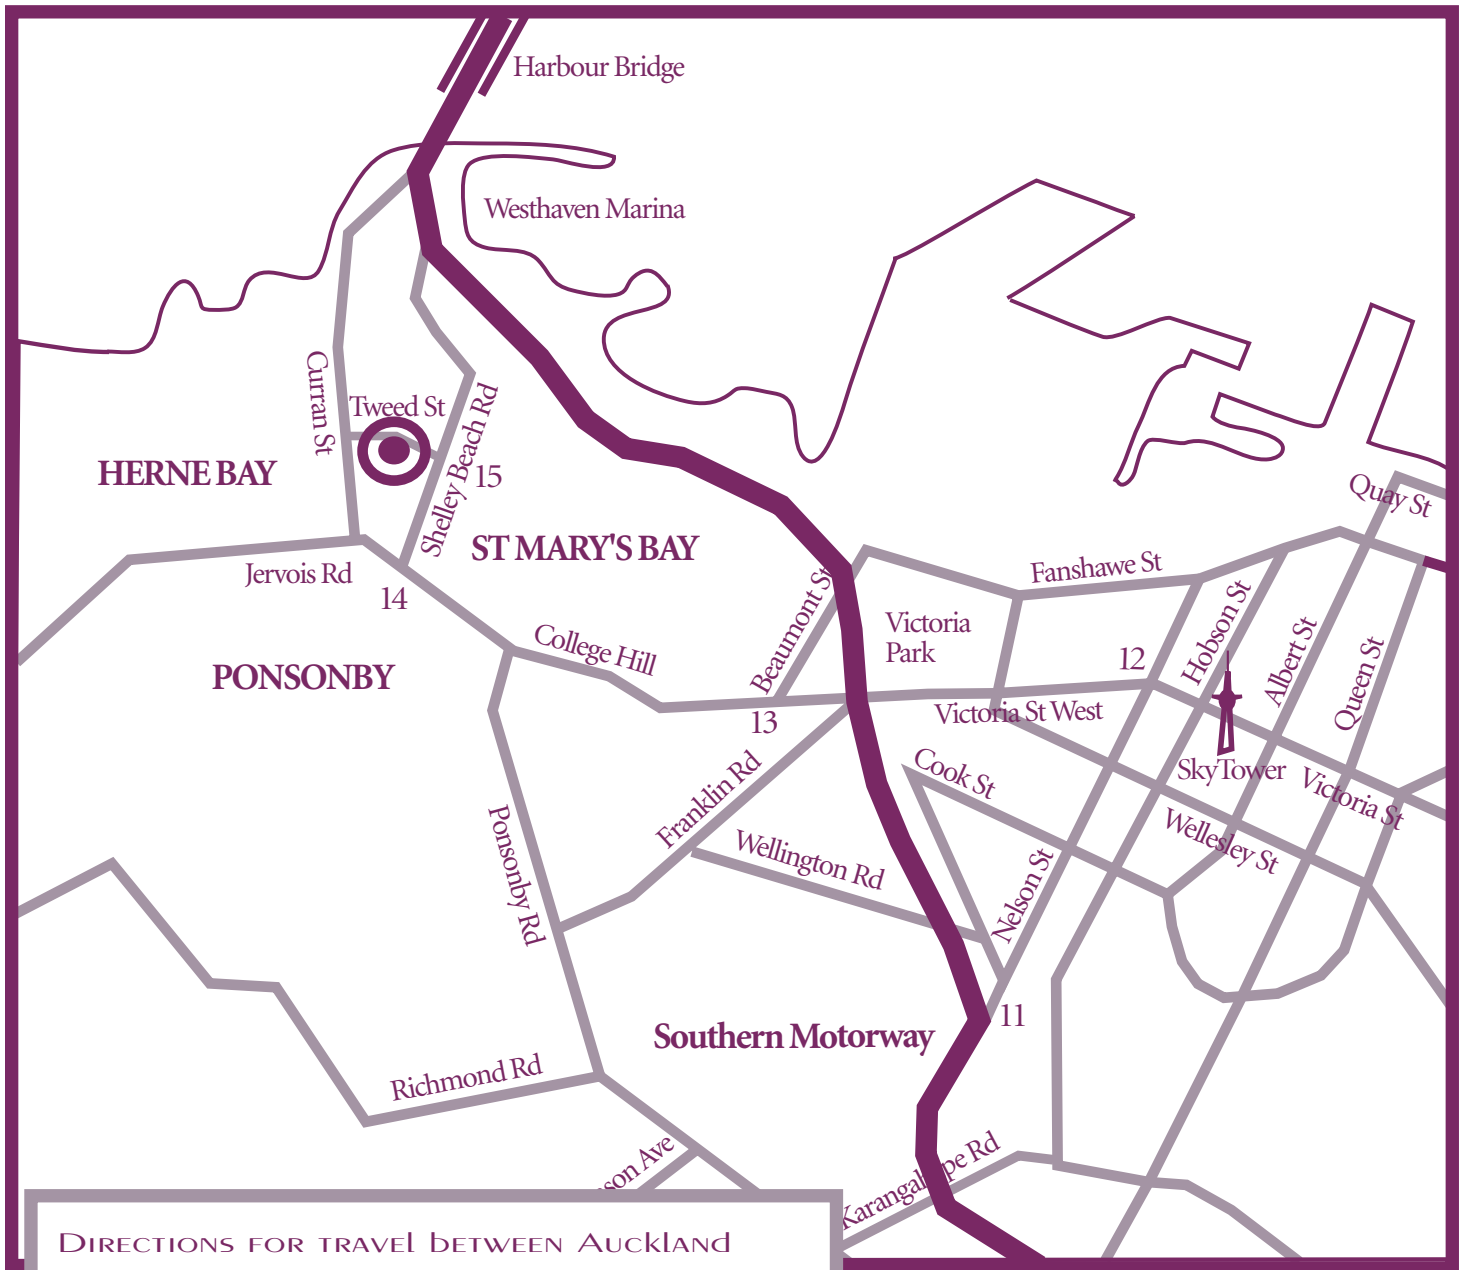

MOLLIES LOCATION MAP AUCKLAND REGION

DIRECTIONS FOR TRAVEL BETWEEN THE AUCKLAND AIRPORT AND MOLLIES

1. Depart AUCKLAND AIRPORT on GEORGE BOLT MEMORIAL DRIVE and follow until it becomes SOUTH WESTERN MOTORWAY
2. Proceed SOUTH WESTERN MOTORWAY to AUCKLAND, past MANGERE BRIDGE and ONEHUNGA until it bears left and becomes HUGH WATT DRIVE
3. Take the QUEENSTOWN RD exit off HUGH WATT DRIVE
4. Turn right onto QUEENSTOWN RD, then through roundabout, up PAH RD
5. Follow PAH RD through ROYAL OAK and ONE TREE HILL, until it becomes MANUKAU RD
6. Follow MANUKAU RD through GREENLANE and EPSOM
7. Turn left off MANUKAU RD on to ALPERS AVE
8. Turn right at the end of ALPERS AVE on to GILLIES AVE (but stay in left lane)
9. Turn left off GILLIES AVE on to the SOUTHERN MOTORWAY
10. Take the SOUTHERN MOTORWAY and move to far **left** lane to exit at NELSON ST
11. Take NELSON ST then turn left onto VICTORIA ST WEST
12. Follow VICTORIA ST WEST until it becomes COLLEGE HILL
13. Drive up COLLEGE HILL and straight on to JERVOIS RD, PONSONBY
14. Turn right off JERVOIS RD on to SHELLY BEACH RD
15. Turn left off SHELLY BEACH RD on to TWEED ST

MOLLIES IS LOCATED AT 6 TWEED ST, ST MARY'S BAY

Note: From Auckland Airport to Mollies is approximately 16.5km

MOLLIES

6 Tweed St, St Mary's Bay,
Auckland, New Zealand

Phone 09 376 3489 Fax 09 378 6592

reservations@mollies.co.nz

www.mollies.co.nz

Mollies is a Quattro managed property

MOLLIES LOCATION MAP AUCKLAND CITY

DIRECTIONS FOR TRAVEL BETWEEN AUCKLAND MOTORWAYS NELSON ST EXIT AND MOLLIES

11. Take NELSON ST then turn left onto VICTORIA ST WEST
12. Follow VICTORIA ST WEST until it becomes COLLEGE HILL
13. Drive up COLLEGE HILL and straight on to JERVOIS RD, PONSONBY
14. Turn right off JERVOIS RD on to SHELLY BEACH RD
15. Turn left off SHELLY BEACH RD on to TWEED ST